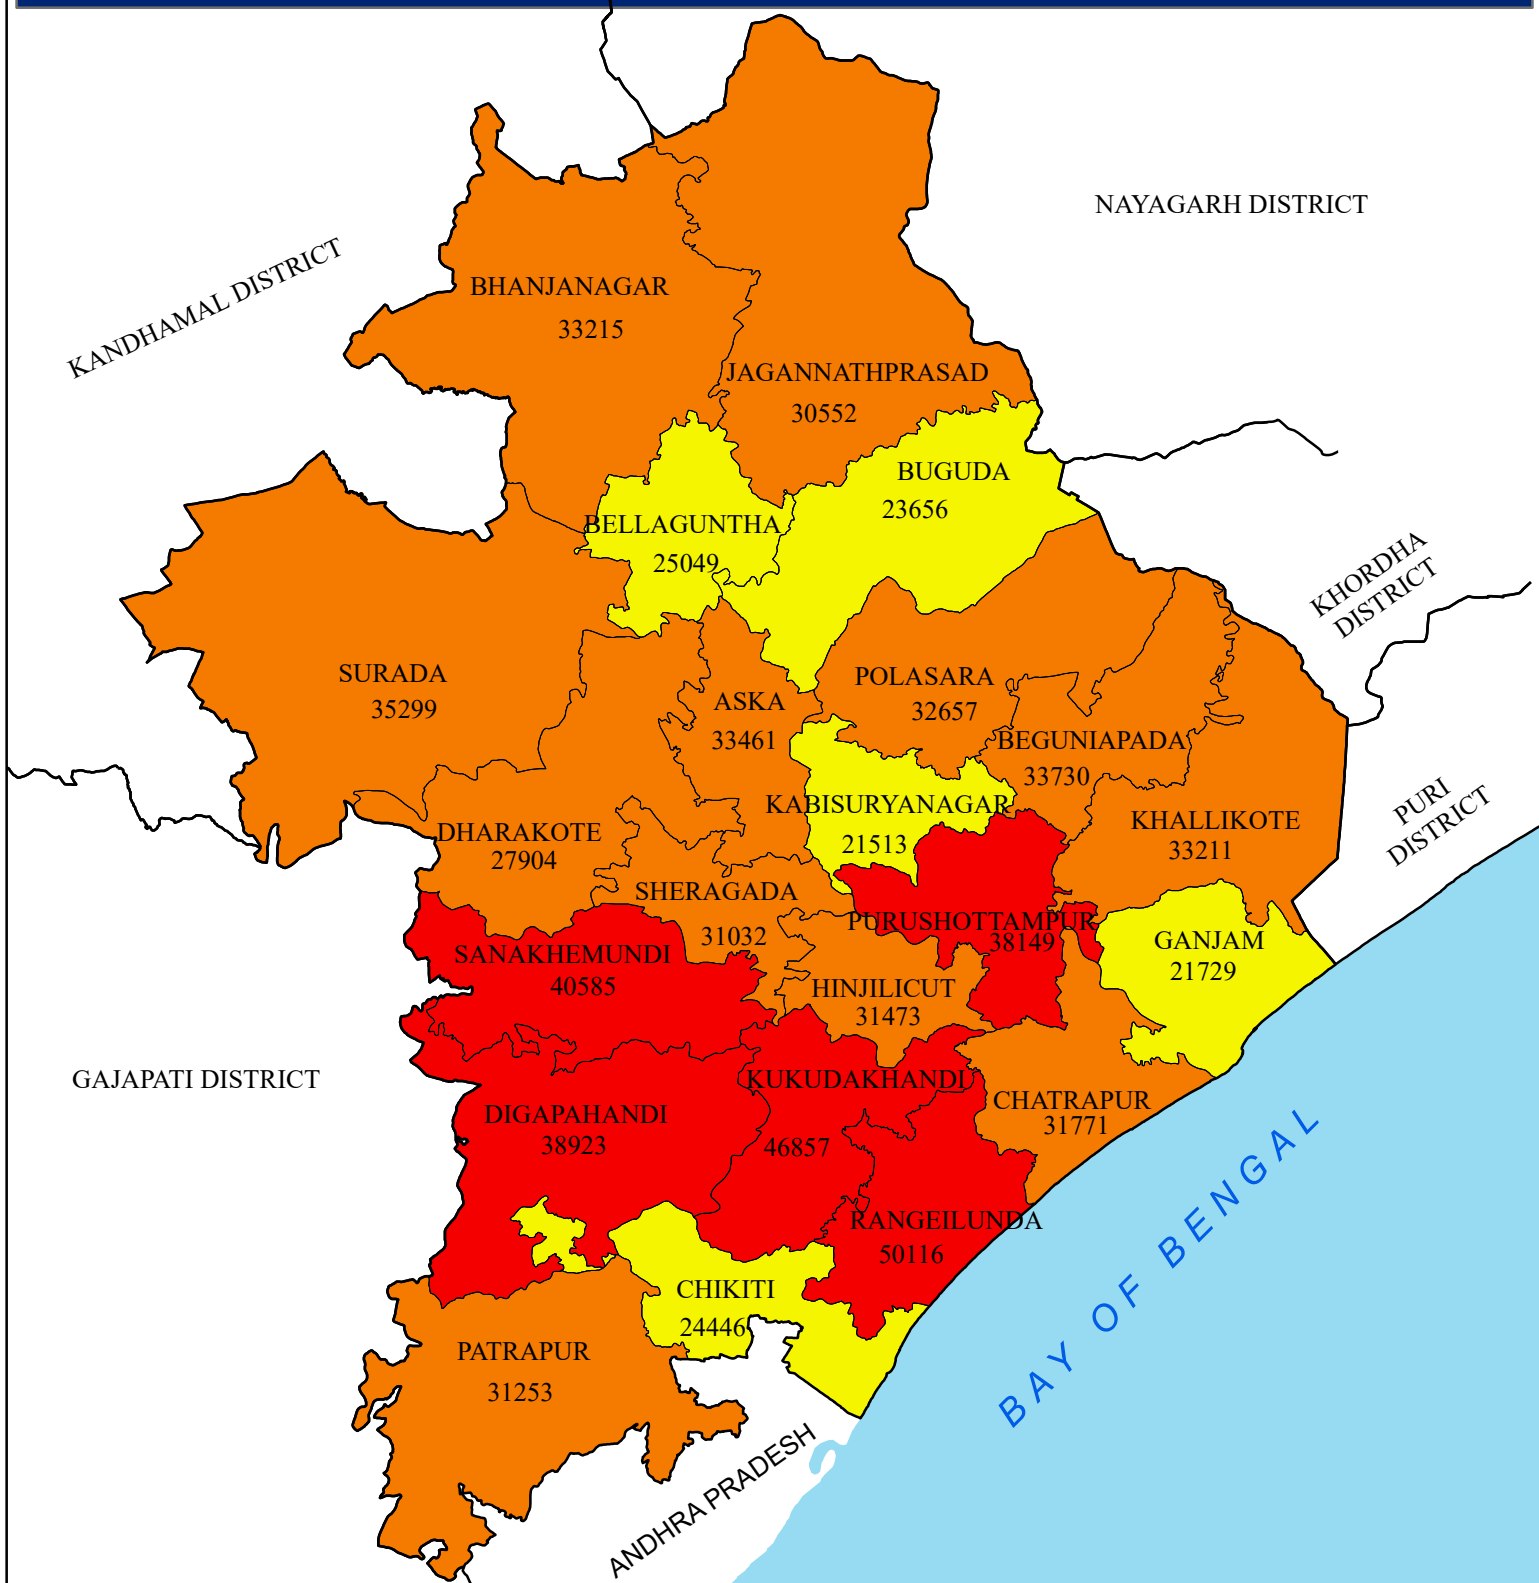

MAIN WORKERS DISTRICT: GANJAM

LEGEND

MAIN WORKERS

- 21513 - 27900 (LOW)
- 27901 - 35300 (MEDIUM)
- 35301 - 50116 (HIGH)
- DISTRICT BOUNDARY
- BLOCK BOUNDARY

Source : Census - 2011

INDEX

0 5 10 20 Kilometers